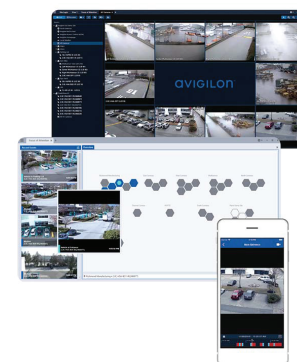

Smart Sensors

HALO Smart Sensors are a reliable sensor that can be installed where cameras can't. They can be used to detect vape, chemical detection, cold storage monitoring, space occupancy and energy optimization.