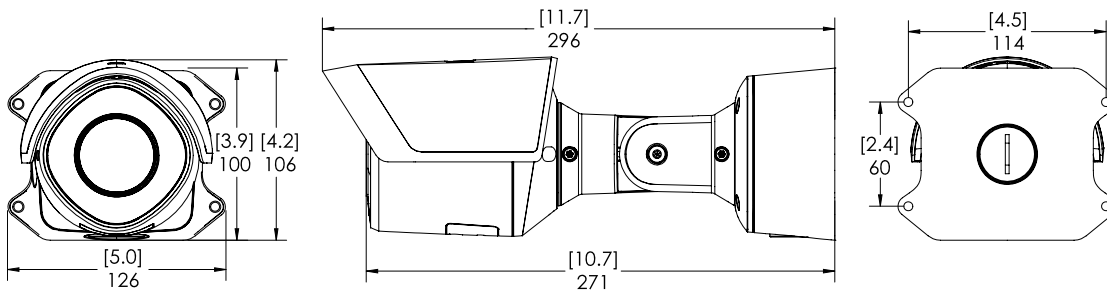

Mechanical (Bullet)		3.4-10.5 mm and 10.9-29 mm
Dimensions (L x W x H)	Camera with junction box	296 mm × 126 mm × 106 mm; 11.7" × 5.0" × 4.2"
Weight		1.31 kg (1.78 kg with junction box)
Body		Aluminum
Housing		Aluminum
Finish		Powder coat, close to Pantone 427C
Adjustment Range		±175° pan, ±90° tilt, ±175° azimuth

Bullet Camera

Bullet Junction Box

(Provided With Camera)

Ordering Information

Dome Camera

Model Number	MP	Lens	IR	IP66/IP67, Type4x	Days of Storage
2.0C-H6SL-D1-30	2.0	3.4-10.5 mm			30 Days
2.0C-H6SL-D1-60	2.0	3.4-10.5 mm			60 Days
2.0C-H6SL-D1-120	2.0	3.4-10.5 mm			120 Days
2.0C-H6SL-D1-365	2.0	3.4-10.5 mm			365 Days
2.0C-H6SL-D1-IR-30	2.0	3.4-10.5 mm	✓		30 Days
2.0C-H6SL-D1-IR-60	2.0	3.4-10.5 mm	✓		60 Days
2.0C-H6SL-D1-IR-120	2.0	3.4-10.5 mm	✓		120 Days
2.0C-H6SL-D1-IR-365	2.0	3.4-10.5 mm	✓		365 Days
2.0C-H6SL-DO1-IR-30	2.0	3.4-10.5 mm	✓	✓	30 Days
2.0C-H6SL-DO1-IR-60	2.0	3.4-10.5 mm	✓	✓	60 Days
2.0C-H6SL-DO1-IR-120	2.0	3.4-10.5 mm	✓	✓	120 Days
2.0C-H6SL-DO1-IR-365	2.0	3.4-10.5 mm	✓	✓	365 Days
3.0C-H6SL-D1-30	3.0	3.4-10.5 mm			30 Days
3.0C-H6SL-D1-60	3.0	3.4-10.5 mm			60 Days
3.0C-H6SL-D1-120	3.0	3.4-10.5 mm			120 Days
3.0C-H6SL-D1-IR-30	3.0	3.4-10.5 mm	✓		30 Days
3.0C-H6SL-D1-IR-60	3.0	3.4-10.5 mm	✓		60 Days
3.0C-H6SL-D1-IR-120	3.0	3.4-10.5 mm	✓		120 Days
3.0C-H6SL-DO1-IR-30	3.0	3.4-10.5 mm	✓	✓	30 Days
3.0C-H6SL-DO1-IR-60	3.0	3.4-10.5 mm	✓	✓	60 Days
3.0C-H6SL-DO1-IR-120	3.0	3.4-10.5 mm	✓	✓	120 Days
5.0C-H6SL-D1-30	5.0	3.4-10.5 mm			30 Days
5.0C-H6SL-D1-60	5.0	3.4-10.5 mm			60 Days
5.0C-H6SL-D1-120	5.0	3.4-10.5 mm			120 Days
5.0C-H6SL-D1-IR-30	5.0	3.4-10.5 mm	✓		30 Days
5.0C-H6SL-D1-IR-60	5.0	3.4-10.5 mm	✓		60 Days
5.0C-H6SL-D1-IR-120	5.0	3.4-10.5 mm	✓		120 Days
5.0C-H6SL-DO1-IR-30	5.0	3.4-10.5 mm	✓	✓	30 Days
5.0C-H6SL-DO1-IR-60	5.0	3.4-10.5 mm	✓	✓	60 Days
5.0C-H6SL-DO1-IR-120	5.0	3.4-10.5 mm	✓	✓	120 Days