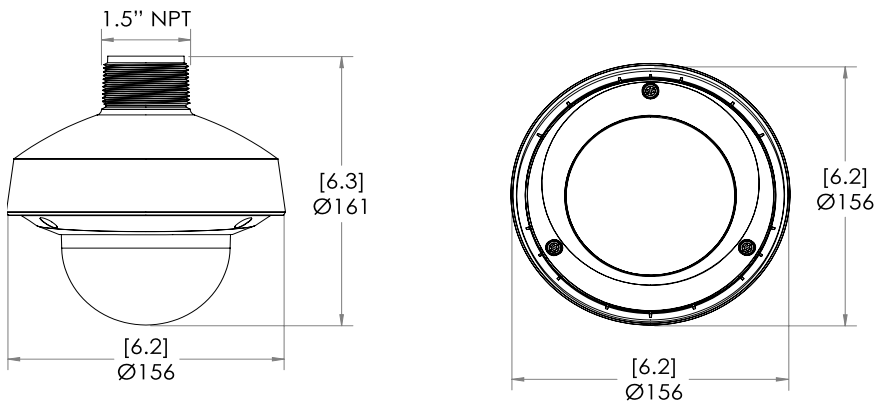

Dome Camera with NPT Adapter

(H6SL Dome Camera + H6SL-MT-NPTA1)