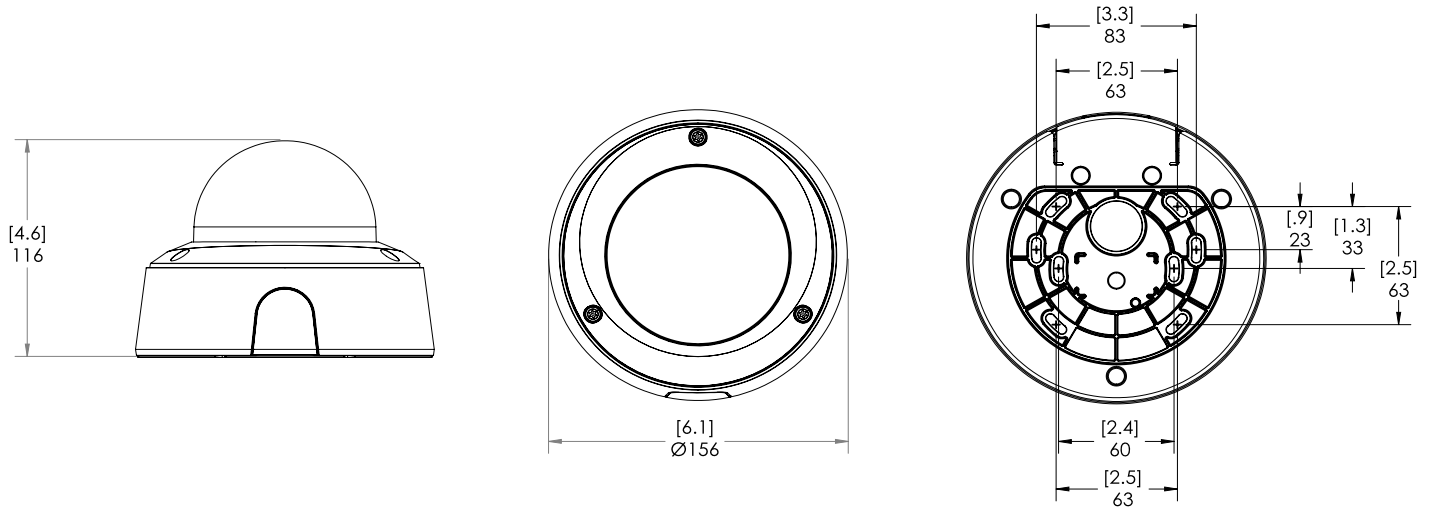

Outline Dimensions

[X.X]	INCHES
X	MM

Dome Camera with Surface Mount

(H6SL Dome Camera + Provided Surface Mount)