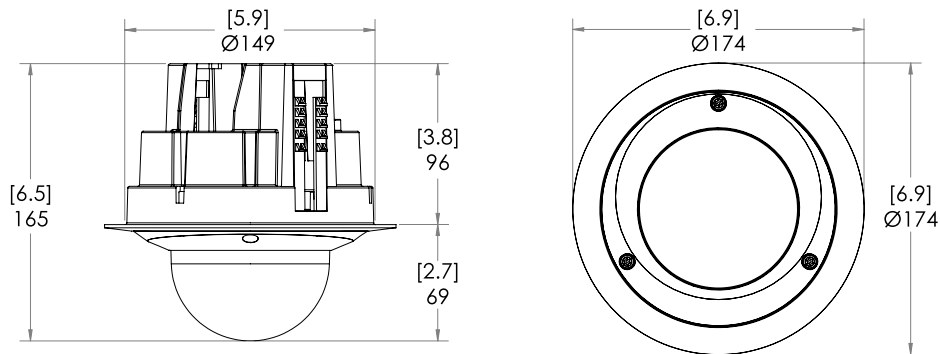

Dome Camera with In-ceiling Mount

(H6SL Dome Camera + SLSPCIL-1001)