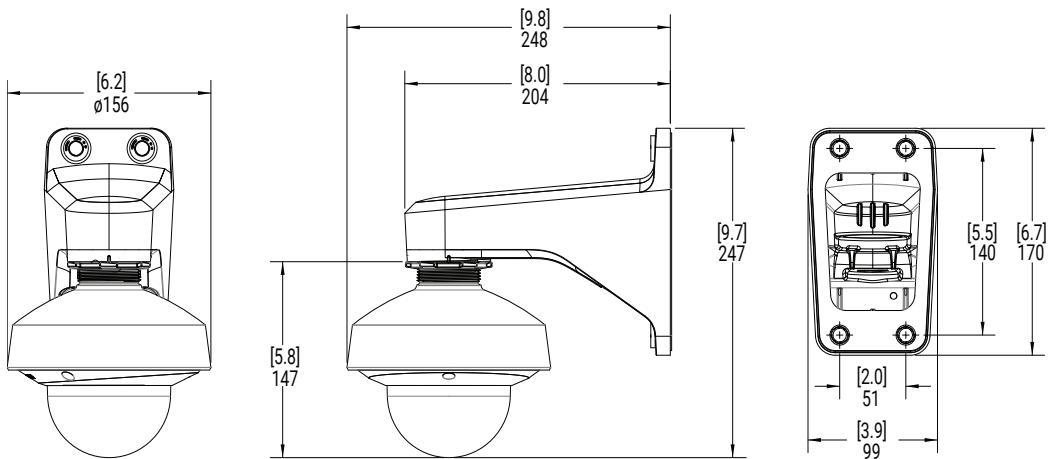

Dome Camera with NPT Adapter and Pendant Wall Mount

(H6SL Dome Camera + H6SL-MT-NPTA1 + WLMT-1021)