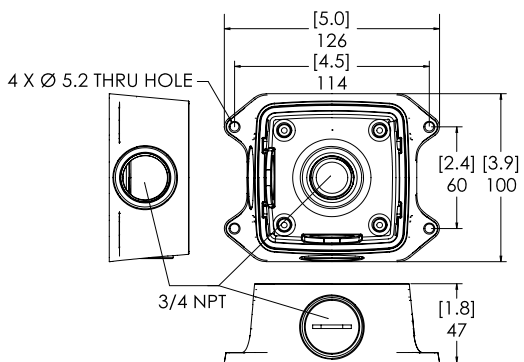

Mechanical (Bullet)		3.4-10.5 mm and 10.9-29 mm
Dimensions (L x W x H)	Camera with junction box	296 mm × 126 mm × 106 mm; 11.7" × 5.0" × 4.2"
Weight		1.31 kg (1.78 kg with junction box)
Body		Aluminum
Housing		Aluminum
Finish		Powder coat, close to Pantone 427C
Adjustment Range		±175° pan, ±90° tilt, ±175° azimuth

Bullet Camera

Bullet Junction Box

(Provided With Camera)

Ordering Information

Dome Camera

Model Number	MP	Lens	IR	IP66/IP67, Type4x	Days of Storage
2.0C-H6SL-D1-30	2.0	3.4-10.5 mm			30 Days
2.0C-H6SL-D1-60	2.0	3.4-10.5 mm			60 Days
2.0C-H6SL-D1-120	2.0	3.4-10.5 mm			120 Days
2.0C-H6SL-D1-365	2.0	3.4-10.5 mm			365 Days
2.0C-H6SL-D1-IR-30	2.0	3.4-10.5 mm	✓		30 Days
2.0C-H6SL-D1-IR-60	2.0	3.4-10.5 mm	✓		60 Days
2.0C-H6SL-D1-IR-120	2.0	3.4-10.5 mm	✓		120 Days
2.0C-H6SL-D1-IR-365	2.0	3.4-10.5 mm	✓		365 Days
2.0C-H6SL-DO1-IR-30	2.0	3.4-10.5 mm	✓	✓	30 Days
2.0C-H6SL-DO1-IR-60	2.0	3.4-10.5 mm	✓	✓	60 Days
2.0C-H6SL-DO1-IR-120	2.0	3.4-10.5 mm	✓	✓	120 Days
2.0C-H6SL-DO1-IR-365	2.0	3.4-10.5 mm	✓	✓	365 Days
3.0C-H6SL-D1-30	3.0	3.4-10.5 mm			30 Days
3.0C-H6SL-D1-60	3.0	3.4-10.5 mm			60 Days
3.0C-H6SL-D1-120	3.0	3.4-10.5 mm			120 Days
3.0C-H6SL-D1-IR-30	3.0	3.4-10.5 mm	✓		30 Days
3.0C-H6SL-D1-IR-60	3.0	3.4-10.5 mm	✓		60 Days
3.0C-H6SL-D1-IR-120	3.0	3.4-10.5 mm	✓		120 Days
3.0C-H6SL-DO1-IR-30	3.0	3.4-10.5 mm	✓	✓	30 Days
3.0C-H6SL-DO1-IR-60	3.0	3.4-10.5 mm	✓	✓	60 Days
3.0C-H6SL-DO1-IR-120	3.0	3.4-10.5 mm	✓	✓	120 Days
5.0C-H6SL-D1-30	5.0	3.4-10.5 mm			30 Days
5.0C-H6SL-D1-60	5.0	3.4-10.5 mm			60 Days
5.0C-H6SL-D1-120	5.0	3.4-10.5 mm			120 Days
5.0C-H6SL-D1-IR-30	5.0	3.4-10.5 mm	✓		30 Days
5.0C-H6SL-D1-IR-60	5.0	3.4-10.5 mm	✓		60 Days
5.0C-H6SL-D1-IR-120	5.0	3.4-10.5 mm	✓		120 Days
5.0C-H6SL-DO1-IR-30	5.0	3.4-10.5 mm	✓	✓	30 Days
5.0C-H6SL-DO1-IR-60	5.0	3.4-10.5 mm	✓	✓	60 Days
5.0C-H6SL-DO1-IR-120	5.0	3.4-10.5 mm	✓	✓	120 Days