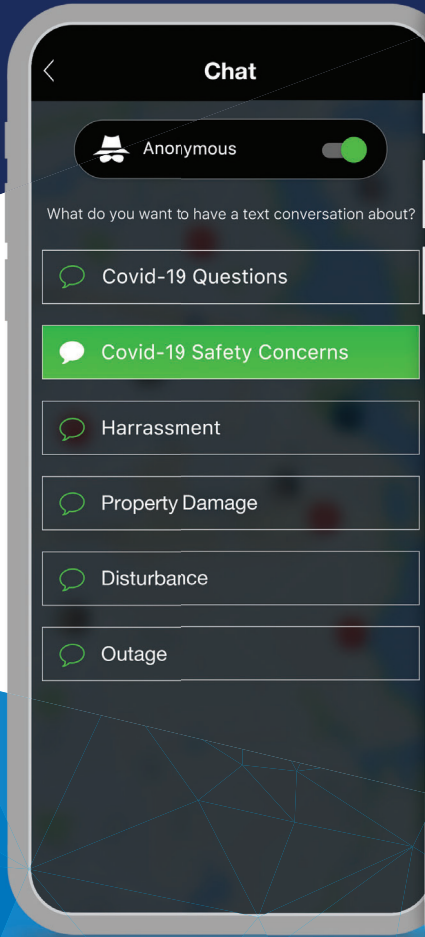

ADD A RULE

Task List

- Establish Onsite Incident Command Action: Manu
- Designate Public Information Officer Action: Manu
- Notify Parents of Event Action: Send
- Identify the Reunification Site Action: Manu
- Identify Accommodations for Evacuation of Students with Disabilities Action: Manu
- Evacuate Classrooms to Secure Assembly Area Action: Manu