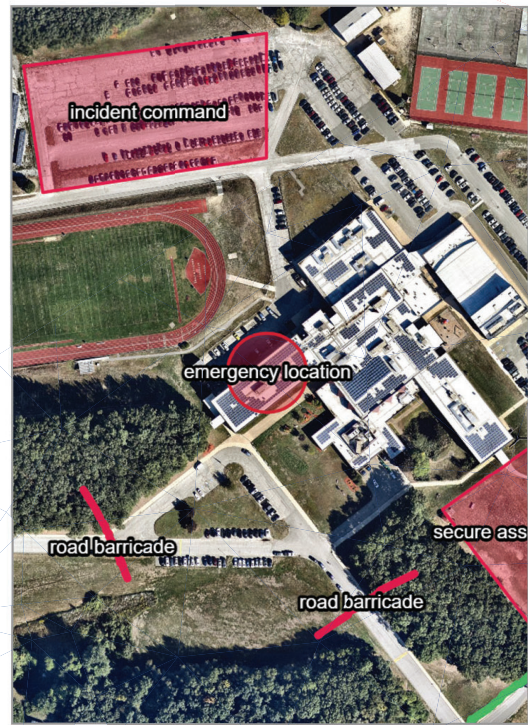

Edit Event

Name *

K12 Reunification

Event Rules

You can add another rule to create this event from a template or send a template when created.

ADD A RULE

Task List

- Establish Onsite Incident Command Action: Manu
- Designate Public Information Officer Action: Manu
- Notify Parents of Event Action: Send
- Identify the Reunification Site Action: Manu
- Identify Accommodations for Evacuation of Students with Disabilities Action: Manu
- Evacuate Classrooms to Secure Assembly Area Action: Manu