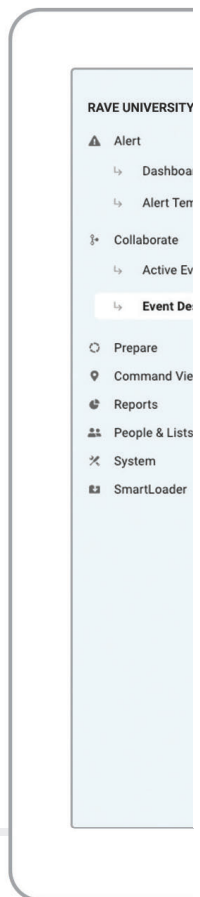

CRISIS MANAGEMENT

Provide tactical support and task tracking at the beginning of your response to connect and communicate with command teams, staff, first responders, 9-1-1 and the public throughout the duration of an event.

Prepare for both planned (e.g., drills, standard operating procedures) and unplanned (e.g., severe weather, active assailant) events to enhance situational awareness and better coordinate response.

Digitize your multi-page risk plans, three-ring binders, or shared docs to visualize the appropriate actions as a series of tasks and what, and who, is required to complete them.

“ With Rave, we can **easily share responsibility for a faster emergency response**. It's like we're proactively reacting to events through the ability to **preassemble everything and automatically get it to the right people when it's needed**. That means a quick reaction can always happen, even if I'm not there.”

JON ARNBURG
SYSTEM DIRECTOR OF EMERGENCY MANAGEMENT
INOVA HEALTH SYSTEM