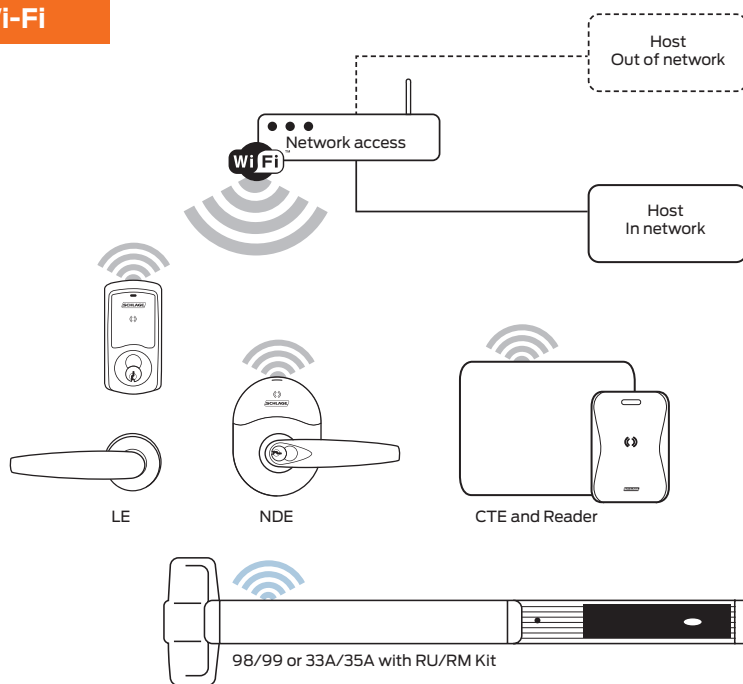

Offline solutions that are easy to manage

Using a Wi-Fi® based network, the benefits of electronic access control can be gained with limited investment and expanded to a real-time network later if desired.

Wi-Fi

Connect to the access control system over the IT network and gain many benefits of electronic access control without the cost of a full, real-time network.

- Manage user access from anywhere
- Daily automated updates
- Real-time communication alerts for forced door, tamper, and low battery
- Configuration via mobile device

Compatible hardware¹

- Schlage NDE and LE locks
- Schlage CTE wireless single door controller with compatible reader
- Von Duprin exit devices with Remote Undocking/Remote Monitoring kit

You can easily enroll and configure smart credentials to carry updates to the device.