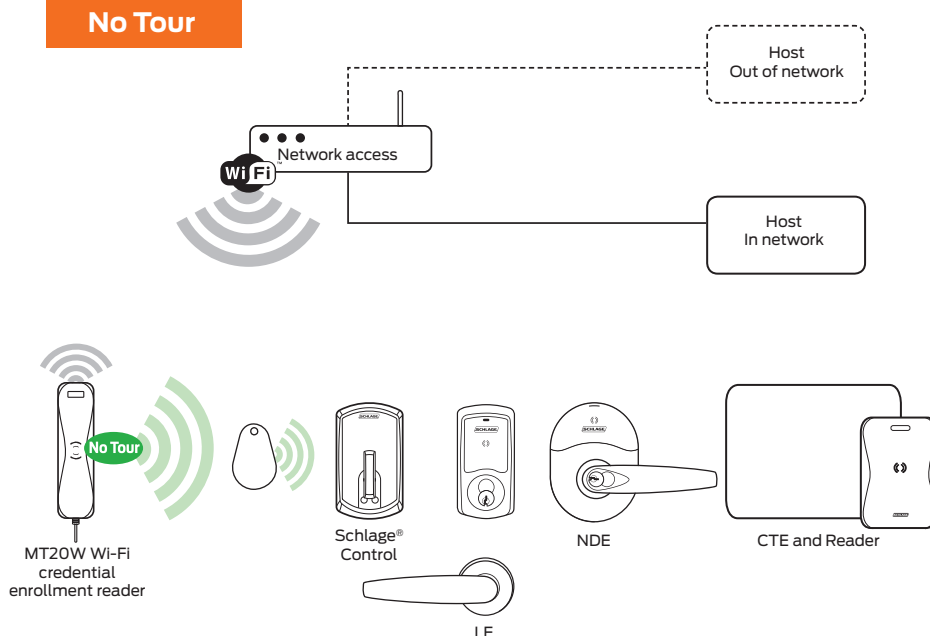

No Tour

Credentials provide updates to the device and initiate access rights without touring the lock. The Schlage enrollment reader, a Wi-Fi® network and a PACS web or mobile app is all that is needed. Mobile app can obtain audit events at the device as needed.

Compatible hardware¹

- Schlage NDE, LE and Control™ locks and deadbolts
- Schlage CTE wireless single door controller with compatible reader
- Schlage MT20W enrollment reader and Schlage Smart credentials with minimum memory size of 8k bit/1K byte

¹ Dependent on access control provider integration.