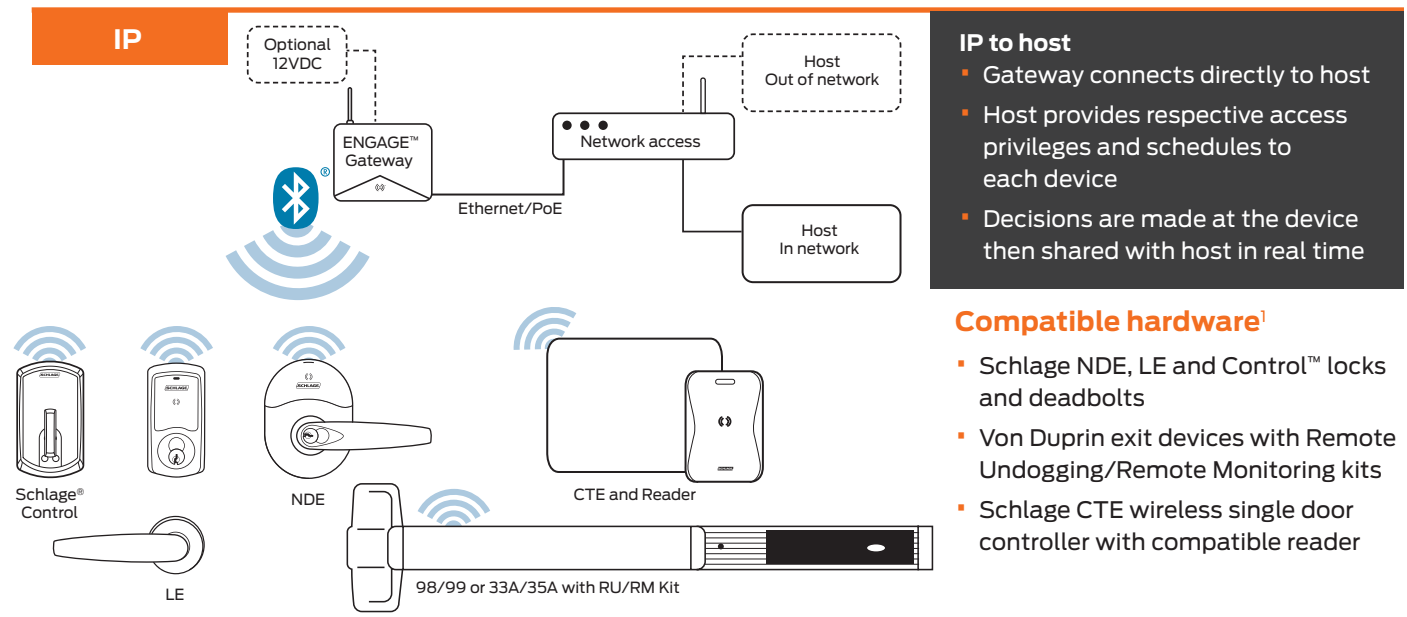

## Von Duprin Remote Undogging/Remote Monitoring (RU/RM) kit

- Enables remote undogging for centralized lockdown on RS-485 or IP installations; daily schedule management of dog on next exit and auto undog via Wi-Fi
- Provides comprehensive real-time monitoring of door position, request-to-exit and latchbolt status signals on RS-485 or IP installations
- Apply to new or existing Von Duprin 98/99 and 33A/35A exit devices

## 900 MHz solutions

- 900MHz enabled devices connect wirelessly to the Panel Interface Module (PIM)
  - Longer wavelengths allow superior penetration in typical building construction
  - Wireless range up to 200 feet to devices with up to 1000 feet possible in line of sight
  - High gain antenna options can achieve line of sight distances up to 4000 feet
- RS-485 connection through access control panel (ACP) to host
- Access control software manages all device commands and enables lockdown capability

## Bluetooth 2.4 GHz communication

- Bluetooth enabled devices can connect wirelessly to the ENGAGE™ Gateway
  - Range up to 30 feet from gateway to device
  - Multiple ways to connect gateway to host:
    - Ethernet connection direct to host with redundancy present in device
    - RS-485 connection through access control panel (ACP) to host
- Access control software manages all device commands and enables lockdown capability

# Real-time network architecture design

Combining the Gateway and the PIM400 module provides the broadest potential application of wireless solutions for building-wide access control.

Ethernet connectivity direct to host enables real-time control of devices without an access control panel. This frees capacity on existing ACPs when expanding in an existing environment and reduces hardware needs for new installations.