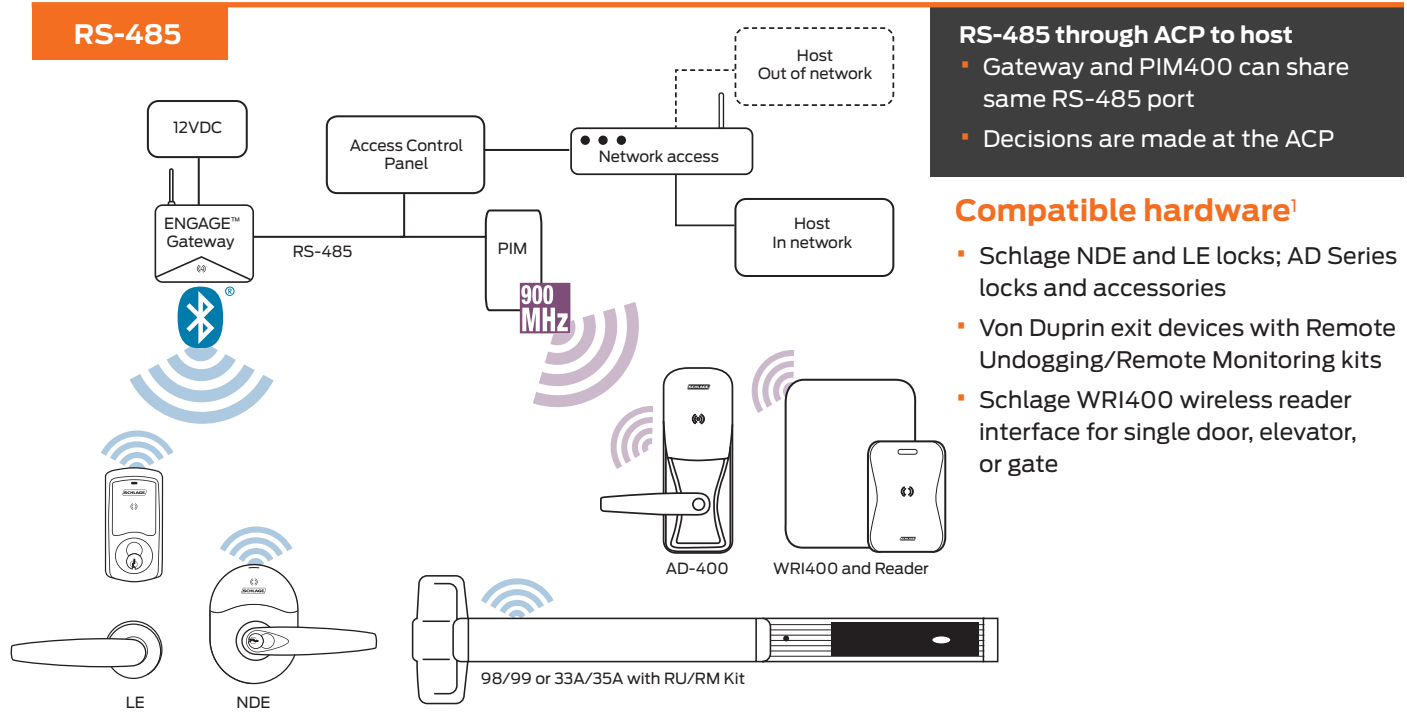

# Now real-time networked solutions allow 2.4 GHz and 900 MHz wireless devices to co-exist

## 900 MHz solutions

- 900MHz enabled devices connect wirelessly to the Panel Interface Module (PIM)
  - Longer wavelengths allow superior penetration in typical building construction
  - Wireless range up to 200 feet to devices with up to 1000 feet possible in line of sight
  - High gain antenna options can achieve line of sight distances up to 4000 feet
- RS-485 connection through access control panel (ACP) to host
- Access control software manages all device commands and enables lockdown capability

## Bluetooth 2.4 GHz communication

- Bluetooth enabled devices can connect wirelessly to the ENGAGE™ Gateway
  - Range up to 30 feet from gateway to device
  - Multiple ways to connect gateway to host:
    - Ethernet connection direct to host with redundancy present in device
    - RS-485 connection through access control panel (ACP) to host
- Access control software manages all device commands and enables lockdown capability

# Real-time network architecture design

Combining the Gateway and the PIM400 module provides the broadest potential application of wireless solutions for building-wide access control.

Ethernet connectivity direct to host enables real-time control of devices without an access control panel. This frees capacity on existing ACPs when expanding in an existing environment and reduces hardware needs for new installations.