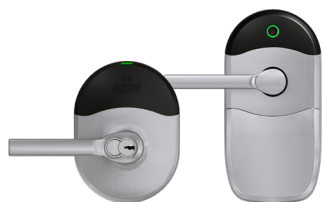

## Schlage LE mobile enabled wireless mortise lock<sup>1</sup>

- Elegant mortise and mortise deadbolt options
- Ideal for suite entrances, offices, and common areas
- Compatible with Bluetooth® and NFC mobile, smart and proximity credentials<sup>1</sup>

## Schlage NDE mobile enabled wireless cylindrical lock<sup>1</sup>

- Refined design for doors with cylindrical prep
- Ideal for suite entrances, offices, and common areas
- NDEB option includes interior push button with indication for additional functionality
- Compatible with Bluetooth and NFC mobile, smart and proximity credentials<sup>1</sup>