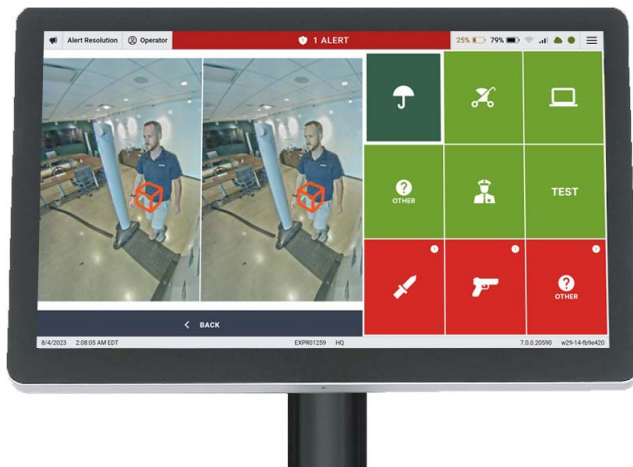

Only Evolv Express

Fast and Efficient: Screen up to 4,000 people per hour, up to 10X faster than metal detectors.

Easy to Operate: See where the threat is located, helping to reduce search time and fatigue.

Flexible and Portable: Easy to setup indoors and outdoors; outdoor systems ruggedized for portability.

Integration: Communicate alerts to other security technologies across a venue.

Analytics: Support post-event analysis and a proactive security posture with the Web-based and Mobile-enabled app.

Advance a proactive security posture.

With Evolv Insights® data and visual dashboards, the accompanying web-based and mobile-enabled analytics application, Evolv Express can account for its own performance, supporting post-event analysis and future operational planning. View visitor arrival curves and alarm rates by entrance, time, and date to understand where and when the flow of people—and threat objects—peak. Staff entrances accordingly for a proactive approach to security and operations.

Integrate with security technologies across your venue.

Evolv's Open API and easy-to-configure integrations with security technologies like VMS (video management systems) and Mass Notification Systems are built into Evolv Express, allowing critical notifications and alert images to be communicated to the extended security ecosystem throughout your venue. Teams at the SOC (Security Operations Center) and other locations can swiftly receive unverified and verified threats, requests for assistance, and location information from Express, initiating security protocols and procedures when a weapon is identified at the system to better protect your guests and employees.