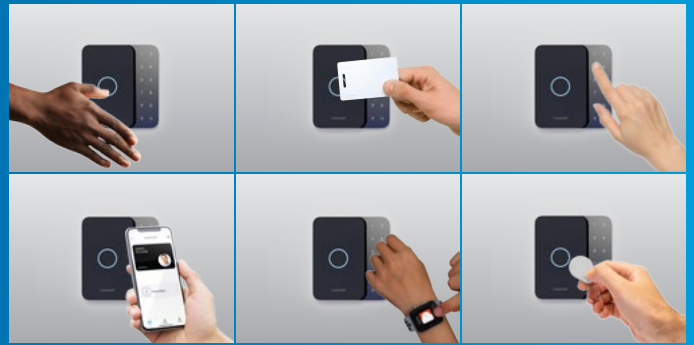

Anytime, anywhere visibility for everything

The Avigilon Alta cloud security suite unifies best-in-class video and access control, and can integrate sensor data into a single platform so you can see the complete picture. Access anytime, anywhere, via the web or mobile app, so you can stay on top of what's happening regardless of where your teams are.

Intelligently designed to optimize and automate

Physical security isn't just about keeping people out – it's also seeing what is happening around your facilities, knowing who is there, and enabling easy access for authorized users. Avigilon Alta has tools to help understand and manage occupancy, including muster reports, real-time people and vehicle counts, and smart maps to visualize hot spots or high-traffic areas. Manage access for employees and visitors with secure, mobile credentials, and enable easy guest access with video intercoms and QR-code virtual directories.

Extensible security on an open platform

Cloud security doesn't have to mean locked-in, or require a complete rip and replace. Leverage your existing cameras and readers with Avigilon Alta for a seamless transition to cloud. Open APIs, ONVIF support and tech partner integrations extend your system capabilities, ensuring you can address your safety and security needs today, and into the future, while protecting your hardware investment.

CHOOSE YOUR WAY IN

Avigilon Alta cloud access control supports a variety of secure access methods. Unlock in the app, with Apple Watch, tablet apps, PIN codes and encrypted key card or fobs — everything works together.