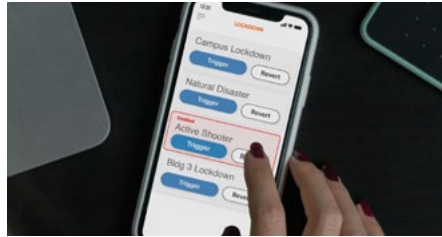

AVIGILON™

FUTUREPROOF MOBILE ACCESS CONTROL MADE EASY WITH AVIGILON ALTA

Avigilon Alta is a smart and futureproof access control solution that helps organizations improve security while reducing costs. Sleek hardware and convenient hands-free, mobile credentials enhance the user experience, while cloud-based enterprise software effortlessly scales to make remote system management easier than ever. Our platform is designed with an open API architecture and backward compatibility for superior interoperability. Unlock new capabilities with a native Motorola ecosystem of cameras, workflow automation software and radio. Seamlessly extend your security with best-of-breed technology partner integrations, including solutions for video management, lockdown, active directory platforms, visitor management and more.

Smart tools to react and respond faster

An intelligent rules engine provides teams with powerful alerting, alarms and workflow management. Get notified of suspicious access events, loitering, anomalies and more. Quickly view relevant details, including video, access events or sensor data. Use talk down speakers, trigger a sitewide lockdown, or take other actions to get the situation under control.