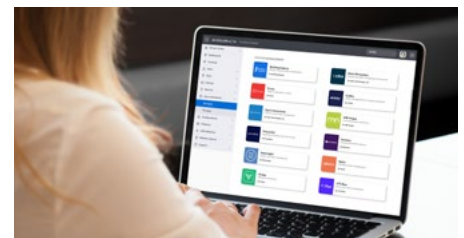

Smart tools to react and respond faster

An intelligent rules engine provides teams with powerful alerting, alarms and workflow management. Get notified of suspicious access events, loitering, anomalies and more. Quickly view relevant details, including video, access events or sensor data. Use talk down speakers, trigger a sitewide lockdown, or take other actions to get the situation under control.

Trusted and secure

Don't let physical security be a security risk. Motorola is a trusted leader in safety and security, so organizations can rest assured that their solution will be there for them in the moments that matter most. Avigilon Alta takes a secure-by-default approach, eliminating preconfigured usernames and passwords, implementing end-to-end encryption, building in hardware security to prevent tampering, and including automatic, over-the-air updates to keep your system secure and your organizations safer.

Anytime, anywhere visibility for everything

The Avigilon Alta cloud security suite unifies best-in-class video and access control, and can integrate sensor data into a single platform so you can see the complete picture. Access anytime, anywhere, via the web or mobile app, so you can stay on top of what's happening regardless of where your teams are.

Intelligently designed to optimize and automate

Physical security isn't just about keeping people out – it's also seeing what is happening around your facilities, knowing who is there, and enabling easy access for authorized users. Avigilon Alta has tools to help understand and manage occupancy, including muster reports, real-time people and vehicle counts, and smart maps to visualize hot spots or high-traffic areas. Manage access for employees and visitors with secure, mobile credentials, and enable easy guest access with video intercoms and QR-code virtual directories.